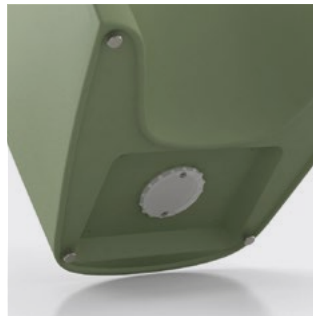

HARDI

Nightingale
Awards
 silver

Durability that Can't Be Beat

Made from rotationally molded polyethylene, Hardi is virtually indestructible. The one-piece chair is a breeze to clean and extremely robust. Available in Lounge and Dining designs, the Hardi Series gives specifiers the ability to bring Spec into more Behavioral Health applications.

Hardi Features

Hardi sits close to the ground. Nylon glides are available as an option to prevent marring.

Hand grips make it easy to move the chair while seated.

Up to 132 lbs of weight can be added through the 3" opening. The threaded cap is then secured with tamper-proof hardware.

The optional ganging plate allows users to connect chairs together.

Hardi Dining

Hardi Lounge

8701

8801

Hardi Finishes

Choose from six colors that match our Spectone RAL offering to create a welcoming environment.