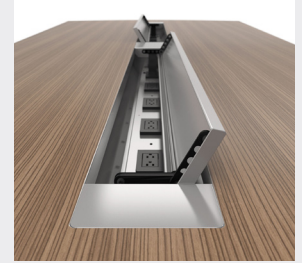

ENDZONE TABLES POWER & COMMUNICATION

Power Access Door

TOP LENGTH	MODEL	DESCRIPTION		LIST
Table Top Length		# of doors	Length of Door(s)	Upcharge per table
72"	AD40	1	40"	424
84"	AD52	1	52"	532
96"	AD76	1	76"	565
108"	-	-	-	-
120"	-	-	-	-
144"	AD40-2	2	40"	849
168"	AD52-2	2	52"	1129
192"	-	-	-	-
216"	-	-	-	-