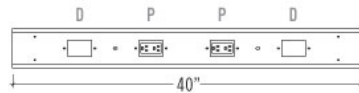

Number of Duplexes and Data & Communication Cutouts

EndZone Power Access Door comes standard with 2 or 4 Duplexes (depending on size of table) and 2 communication cutouts. Specify data separately.