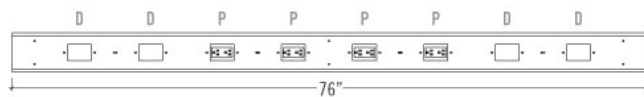

Number of Duplexes and Data & Communication Cutouts

EndZone Power Access Door comes standard with 2 or 4 Duplexes (depending on size of table) and 2 communication cutouts. Specify data separately.