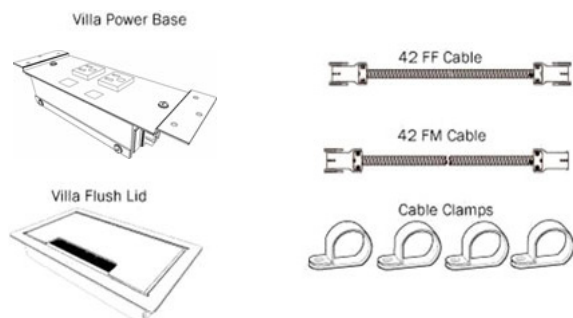

SINGLE KIT INCLUDES: