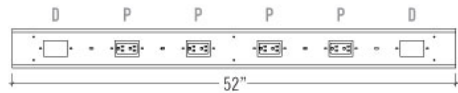

Number of Duplexes and Data & Communication Cutouts

EndZone Power Access Door comes standard with 2 or 4 Duplexes (depending on size of table) and 2 communication cutouts. Specify data separately.