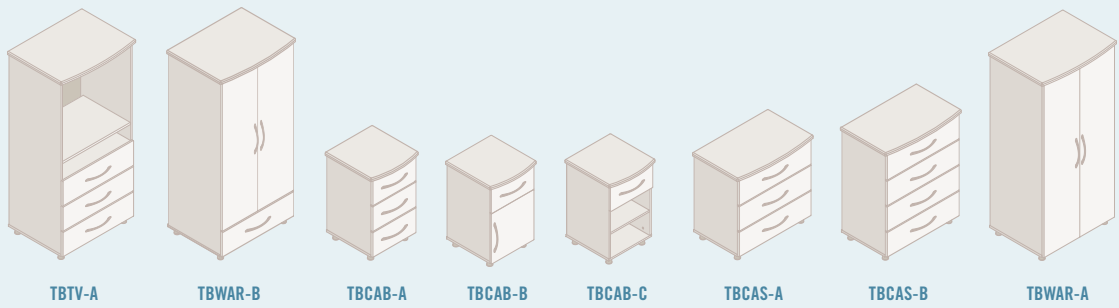

- Nine standard Thermoform finishes are available to match nine standard melamine finishes
- Thermoform top available with spill collector edge
- Steel drawer slides standard
- Rear ventilation holes standard
- Handles standard in arced brushed stainless steel. Straight profile handle also available
- Gallery Rail option
- Plastic Drawer Insert available
- Key Lock available
- Available with casters, post legs or a combination of both

Spec Furniture Inc.
Tel: 416 246 5550 Fax: 416 246 5549 Toll Free: 1 888 761 7732
specit@specfurniture.com www.specfurniture.com

The Earth Friendly logo is your assurance that Spec Furniture is committed to making sustainability our highest priority throughout our operations