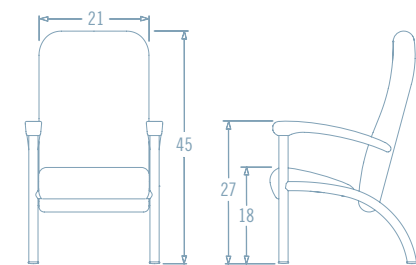

Companion Panel Arm

Companion Highback

4101M

Companion Easy Access Hip

Companion

Companion Highback

Companion Bariatric

Companion Bariatric Seating

Companion Lounge Tables

Separate seat and back - *Standard*  
Exceptional comfort and ease of maintenance

Back Leveling Non-marring Glides - *Standard*

Wall-saving Frame - *Standard*  
Stands out to protect wall and fabric