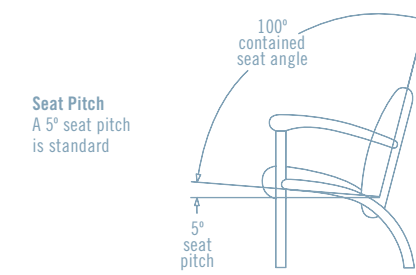

Seat Pitch
A 5° seat pitch is standard

Seat Pitch (optional 7° seat pitch available)

Sustainability

- Spec is fully committed to "level™", the BIFMA sustainability standard
- Companion's frame contains a minimum of 25% recycled steel and is protected by a durable powder coat finish that is 99.9% VOC-free and fully recyclable
- Seats and backs use environmentally responsible foam that is 25% plant-based
- Wood arms are protected by Spec's water-based, low VOC emitting, highly durable UV cured finish
- All wood is FSC certified
- Spec's innovative seat shells are made of 100% recycled plastic of which 55% is post consumer
- Fabrics and vinyls with minimal environmental impact are available
- Companion helps achieve LEED credits