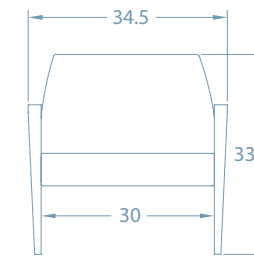

Midland Bariatric