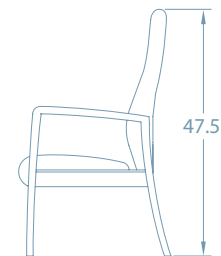

Midland Highback

The Earth Friendly logo is your assurance that Spec Furniture is committed to making sustainability our highest priority throughout our operations