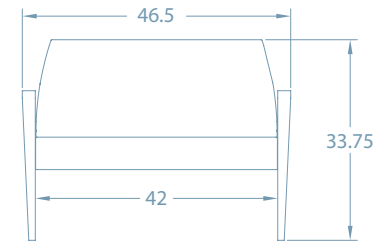

Midland Loveseat