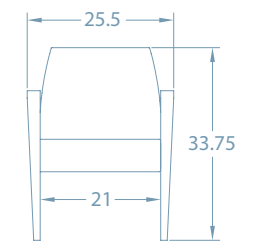

Sustainability

- Spec is fully committed to "level™", the BIFMA sustainability standard
- The 6100 Dwight frame contains a minimum of 25% recycled steel and is protected by a durable powder coat finish that is 99.9% VOC-free and fully recyclable
- Cooper Series wood frames are protected by Spec's water-based, low VOC emitting, highly durable UV cured finish
- Seats and backs use environmentally responsible foam that is 25% plant-based
- All wood is FSC certified
- Spec's innovative seat shells are made of 100% recycled plastic of which 55% is post consumer
- Fabrics and vinyls with minimal environmental impact are available
- The Cooper Series helps achieve LEED credits

Midland

COOPER
collection

6500 Bracebridge Half Panel Arm   6500 Bracebridge Rocks   6400 Huntsville Rocks Highback   6200 Bala Highback and Ottoman   6200 Bala Easy Access Hip   6700 Midland   6500 Bracebridge

Spec Furniture Inc.
Tel: 416 246 5550 Fax: 416 246 5549 Toll Free: 1 888 761 7732
spec@specfurniture.com www.specfurniture.com