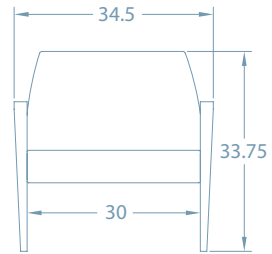

Midland Bariatric