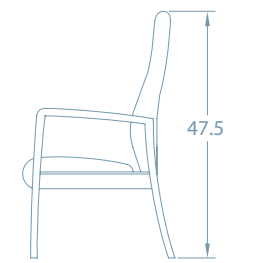

Midland Highback