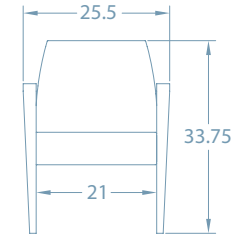

Wood components are standard in six stains.
Custom stains and stain-to-match are never an upcharge

Midland

The Earth Friendly logo is your assurance that Spec Furniture is committed to making sustainability our highest priority throughout our operations

Spec Furniture Inc.
Tel: 416 246 5550 Fax: 416 246 5549 Toll Free: 1 888 761 7732
specit@specfurniture.com www.specfurniture.com