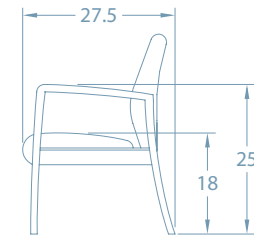

Sustainability

- Spec is fully committed to "level™", the BIFMA sustainability standard
- The 6100 Dwight frame contains a minimum of 25% recycled steel and is protected by a durable powder coat finish that is 99.9% VOC-free and fully recyclable
- Cooper Series wood frames are protected by Spec's water-based, low VOC emitting, highly durable UV cured finish
- Seats and backs use environmentally responsible foam that is 25% plant-based
- All wood is FSC certified
- Spec's innovative seat shells are made of 100% recycled plastic of which 55% is post consumer
- Fabrics and vinyls with minimal environmental impact are available
- The Cooper Series helps achieve LEED credits

Midland

COOPER
collection

6500 Bracebridge Half Panel Arm   6500 Bracebridge Rocks   6400 Huntsville Rocks Highback   6200 Bala Highback and Ottoman   6200 Bala Easy Access Hip   6700 Midland   6500 Bracebridge

Spec Furniture Inc.
Tel: 416 246 5550 Fax: 416 246 5549 Toll Free: 1 888 761 7732
spec@specfurniture.com www.specfurniture.com