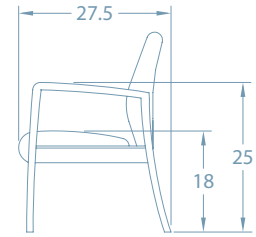

Wood components are standard in six stains.
Custom stains and stain-to-match are never an upcharge

The Earth Friendly logo is your assurance that Spec Furniture is committed to making sustainability our highest priority throughout our operations

Spec Furniture Inc.
Tel: 416 246 5550 Fax: 416 246 5549 Toll Free: 1 888 761 7732
specit@specfurniture.com www.specfurniture.com