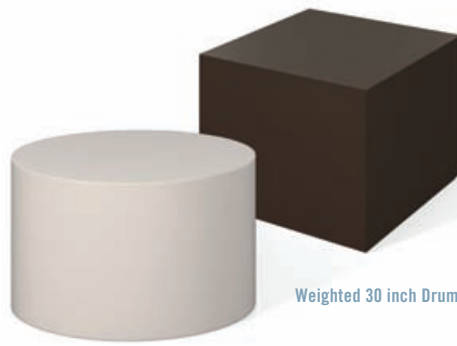

Additional Options

- CAL 133 Foam
- Floor mounting glides – to fix units to floor
- Extensive range of frame finishes and fabrics

Sustainability

- Spec is fully committed to “level™”, the BIFMA sustainability standard
- Steel contains a minimum of 25% recycled content and is 100% recyclable
- Frames are finished in a durable powder coat that is 99% VOC free
- Seats and backs use environmentally responsible foam that is 25% plant based
- Spec uses FSC certified wood
- Only water based adhesives are used
- Fabrics and vinyls with minimal environmental impact are available

Heavy Duty Custom Tables

Solid and attractive with limited mobility. Available in any size or shape and endless finishes.

Weighted 36 inch Cube in laminate

Weighted 30 inch Drum in laminate

Traffic Disciplined Dining