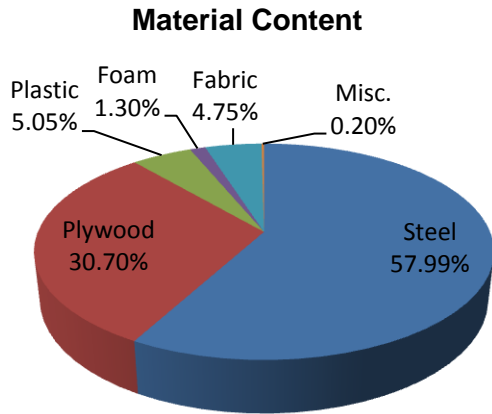

Roundup

LEED MR CR 4 - Recycled Content

Post-Consumer	12.76%
Pre-Consumer/2	2.32%
Recycled Content	15.08%
Recyclable	88.69%

LEED MR CR 6 - Rapidly Renewable Materials

Percentage of value 0.26%

The foam Spec uses is 25% bio-based and certain fabrics used may contribute to this credit.

Other LEED Point Contributions

Materials & Resources, Credit 2, Construction Waste Management

Spec's packaging used to ship this product can be recycled and there is an option to have the product blanket-wrapped.

"level"TM Certification

This Spec product is "level 1" certified. "level" is a multi-attribute sustainability certification for the contract furniture industry. Contact Spec for a complete listing of all our "level" certified products. Exceptions: not level certified with a chrome finish as shown.