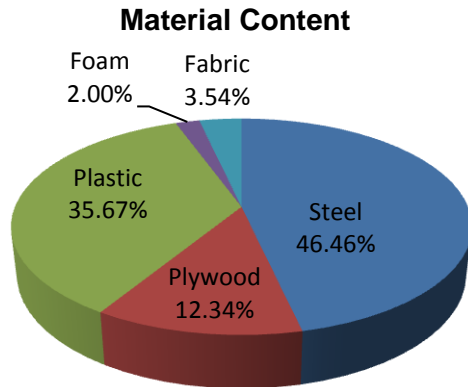

Snowball 3

LEED MR CR 4 - Recycled Content

Post-Consumer	16.81%
Pre-Consumer/2	11.61%
Recycled Content	28.42%
Recyclable Content	94.46%

LEED MR CR 6 - Rapidly Renewable Materials

Percentage of value 0.50%

The foam Spec uses is 25% bio-based and certain fabrics used may contribute to this credit.

Other LEED Point Contributions

Materials & Resources, Credit 2, Construction Waste Management

Spec's packaging used to ship this product can be recycled and there is an option to have the product blanket-wrapped.